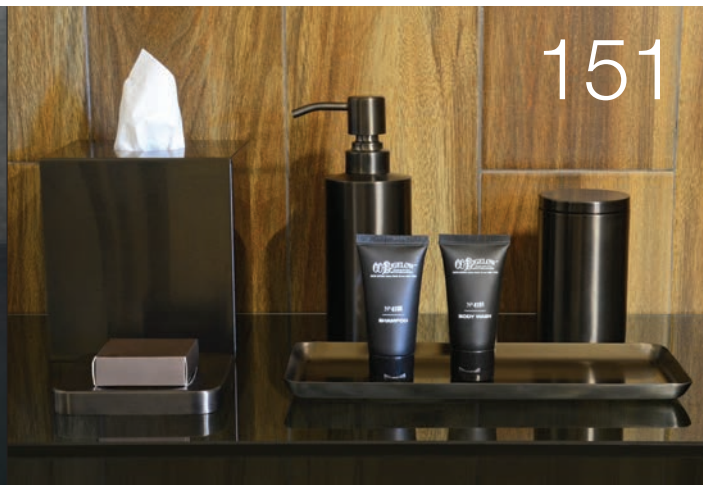

135

Durable Composite

- Bimini 120-121
- Miami 136-137
- Nassau 138-141
- New York 142-145
- Seattle 148-149

Woven Vinyl

Metroweave® 134-135

Porcelain

Toronto 154-155

Finishing Touches

156

Waste Bin Liners

157-158

145

151

149