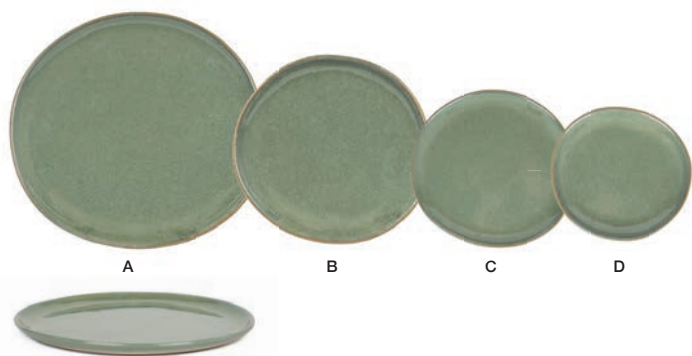

A	28 cm Round Artefact® Plate - Moss	28 x 27.1 x 1.9 cm	Pack 4	DDP068GRP21
B	23 cm Round Artefact® Plate - Moss	23 x 22.3 x 1.8 cm	Pack 6	DDP069GRP22
C	19 cm Round Artefact® Plate - Moss	19 x 18.4 x 1.8 cm	Pack 12	DSP036GRP23
D	15 cm Round Artefact® Plate - Moss	15 x 15 x 1.4 cm	Pack 12	DAP082GRP23