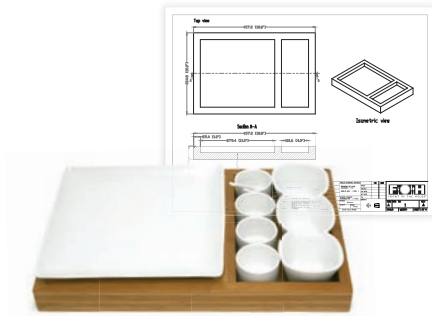

Concept Development

Our Miami-based design team proudly uses the latest technology to produce Solidworks 3D renderings, photo-realistic proofs, and 3D prints to bring your creative ideas to life.