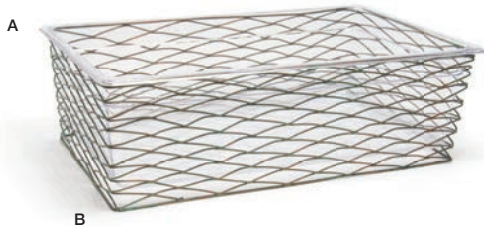

Replacement Flat Silicone Strip
 - Bag of 2
BHO107CLT88

A Full Size Pan - Deep
52.8 x 32.8 x 14.6 cm, 17 L
Pack 2
BHO052CLT20

B Full Size Patina Housing - Deep
50.4 x 30.8 x 15.2 cm
Pack 2
BHO049PTI20

A 1/2 Size Pan - Deep
32.8 x 26.4 x 14.6 cm, 8.5 L
Pack 4
BHO096CLT21