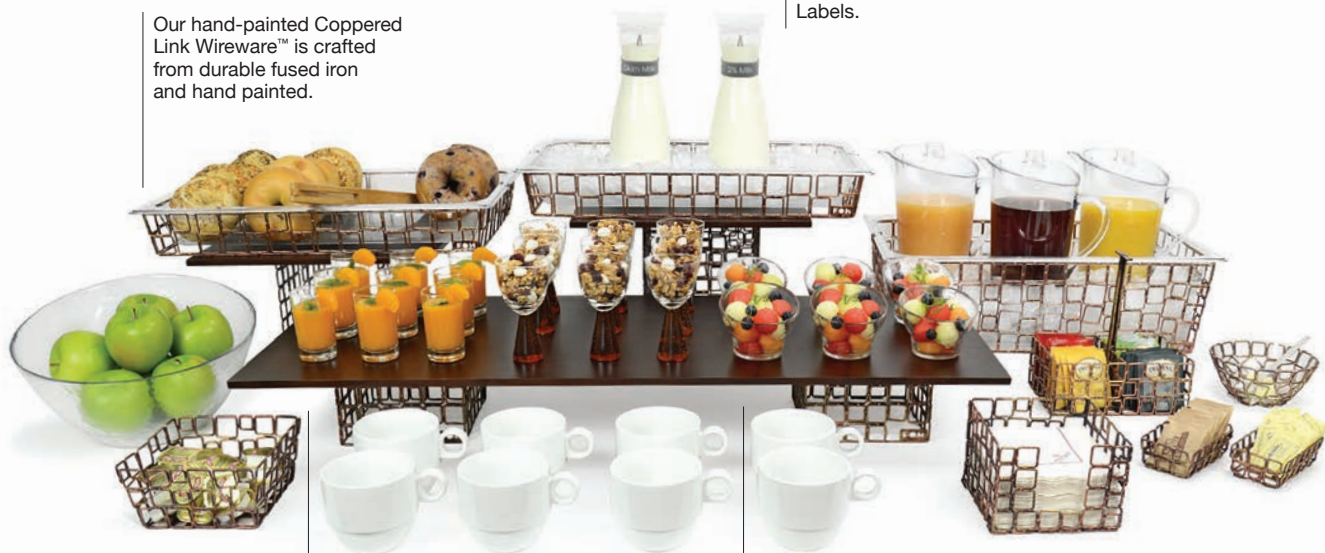

Up your dressing and beverage service game with Drinkwise® Pitchers and Carafes, and our pre-printed or customizable Carafe Labels.

Our durable and lightweight Bamboo Boards come in four colors, and three sizes.