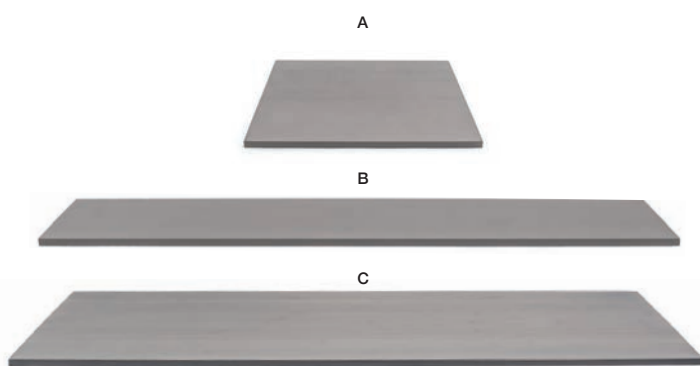

A	35.6 cm Square Bamboo Board - Smoke	35.6 x 35.6 x 1.2 cm	Pack 2	BHO057GYB20
B	91.5 x 20.3 cm Bamboo Board - Smoke	91.5 x 20.3 x 1.2 cm	Pack 2	BHO055GYB20
C	91.5 x 35.6 cm Bamboo Board - Smoke	91.5 x 35.6 x 1.2 cm	Pack 2	BHO056GYB20