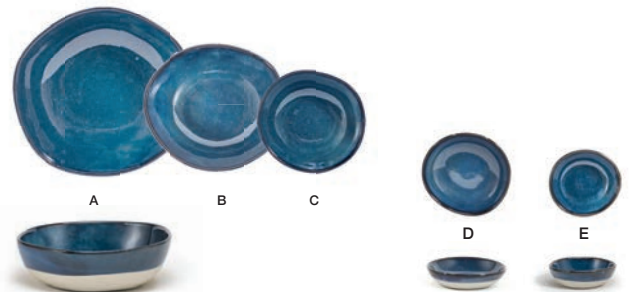

A	22 cm Round Artefact® Bowl - 1.4 L - Indigo	22 x 20.5 x 7.2 cm	Pack 4	DBO161BLP21
B	18 cm Round Artefact® Bowl - 700 ml - Indigo	18 x 16.2 x 5.9 cm	Pack 6	DBO163BLP22
C	13.4 cm Round Artefact® Bowl - 325 ml - Indigo	13.4 x 12.8 x 4.2 cm	Pack 12	DBO164BLP23
D	100 ml Round Artefact® Ramekin - Indigo	10.2 x 9.5 x 2.5 cm	Pack 12	DSD070BLP23
E	60 ml Round Artefact® Ramekin - Indigo	8.1 x 7.6 x 2.5 cm	Pack 12	DSD071BLP23