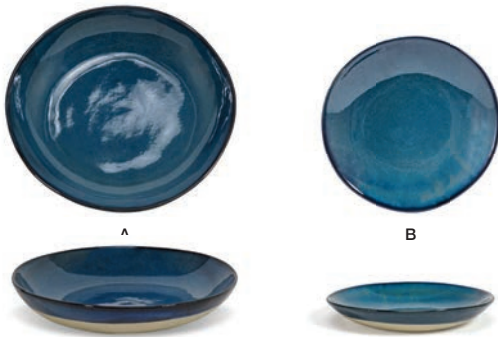

A	28.6 cm Round Artefact® Low Bowl - 1.7 L - Indigo	28.6 x 28.3 x 5.4 cm	Pack 4	DBO194BLP21
B	23.8 cm Round Artefact® Low Bowl - 700 ml - Indigo	23.8 x 23.2 x 4 cm	Pack 12	DBO162BLP23