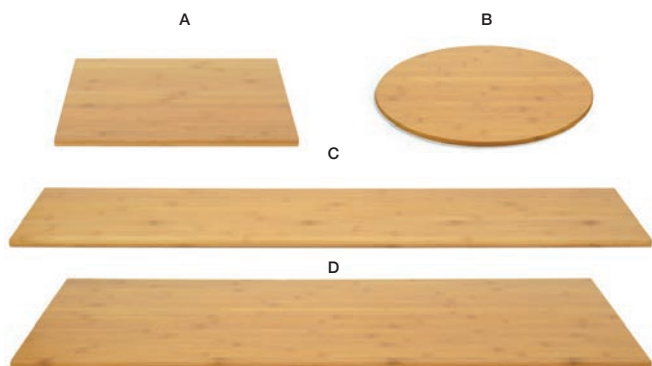

A	35.6 cm Square Bamboo Board - Natural	35.6 x 35.6 x 1.2 cm	Pack 2	BHO057BBB20
B	35.6 cm Round Bamboo Board - Natural	35.6 x 35.6 x 1.2 cm	Pack 2	BHO058BBB20
C	91.5 x 20.3 cm Bamboo Board - Natural	91.5 x 20.3 x 1.2 cm	Pack 2	BHO055BBB20
D	91.5 x 35.6 cm Bamboo Board - Natural	91.5 x 35.6 x 1.2 cm	Pack 2	BHO056BBB20