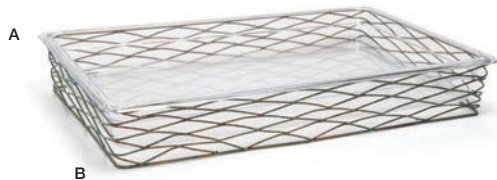

A Full Size Pan - Shallow
52.8 x 32.8 x 6.4 cm, 7.6 L
Pack 2
BHO053CLT20

B Full Size Patina Housing - Shallow
50.4 x 30.8 x 7.2 cm
Pack 2
BHO050PTI20