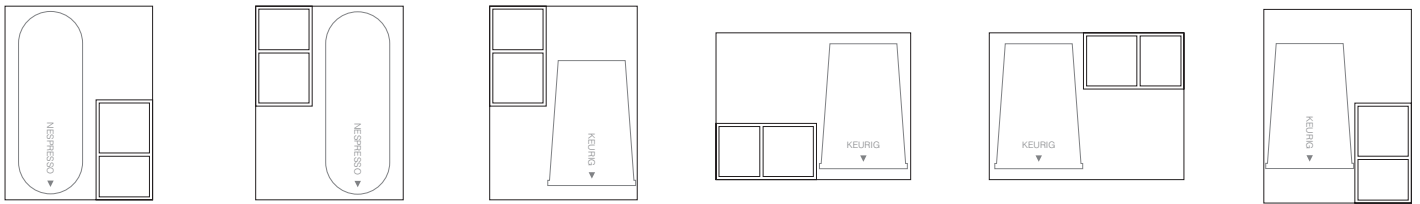

38.4 x 25.5 cm London Tray
38.4 x 25.5 x 3.9 cm
Pack 4
RRT015BEL21   stone
RRT015BRL21   brown
RRT015GYL21   smoke
RRT015BKL21   black

Six suggested layouts for popular coffee makers:

Designed to allow for multiple configurations, our London Flat Tray is perfect for a variety of set-ups.