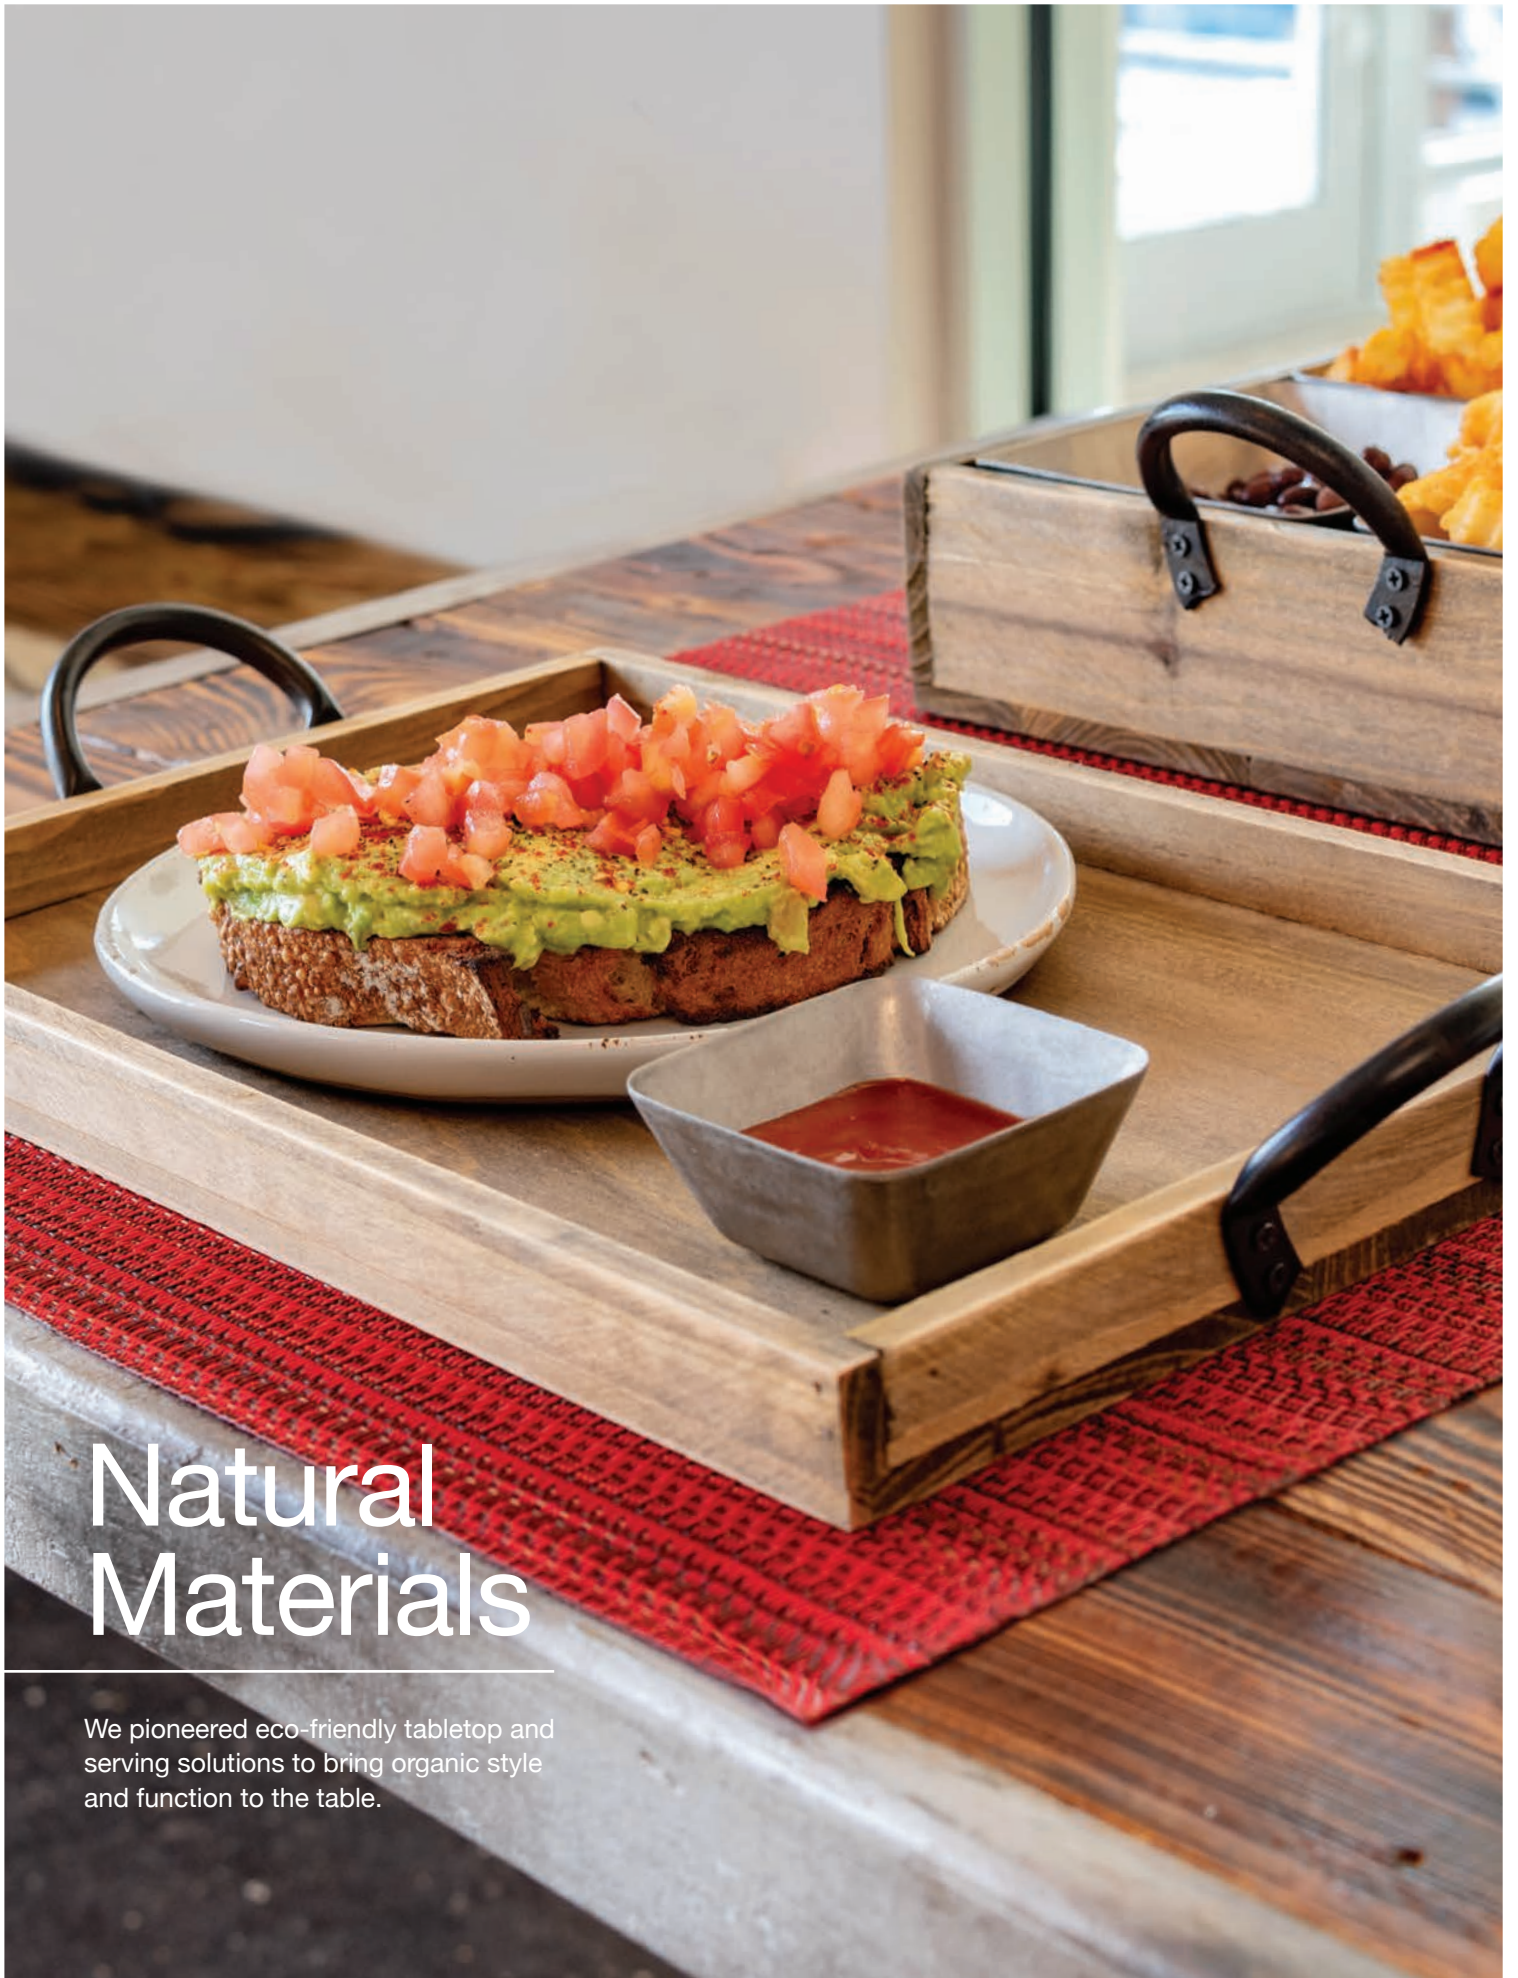

Natural Materials

We pioneered eco-friendly tabletop and serving solutions to bring organic style and function to the table.