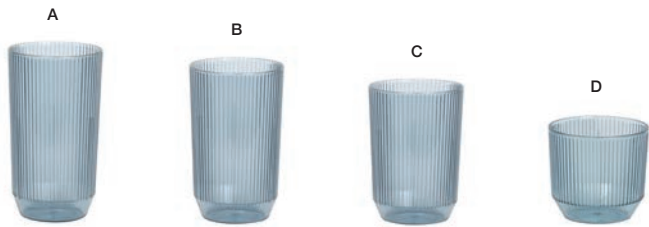

- A 475 ml Gatsby Highball - Peacock h13.9 t7.7 b5.4 m7.7 cm Pack 12 AHB008BLT23
- B 425 ml Gatsby Rocks - Peacock h12.7 t7.7 b5.4 m7.7 cm Pack 12 ADO014BLT23
- C 350 ml Gatsby Rocks - Peacock h10.8 t7.7 b5.4 m7.7 cm Pack 12 ADO013BLT23
- D 300 ml Gatsby Rocks - Peacock h7.6 t8.2 b5.4 m8.2 cm Pack 12 ADO012BLT23