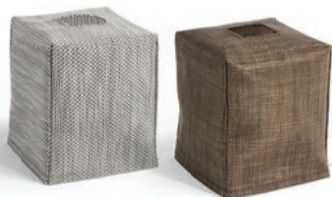

Metroweave® Tissue Cover
12.4 x 12.4 x 14.2 cm
Pack 4
RTB033GYV21 mesh grey
RTB033COV21 mesh copper

See our Tissue Box Riser on page 156.