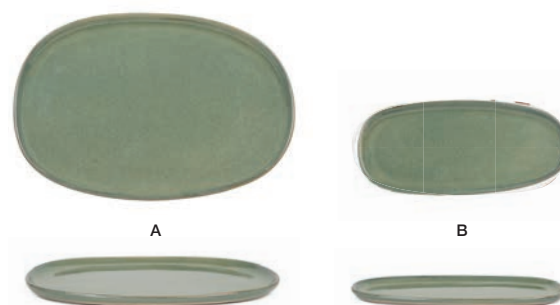

- | | | | | |
|---|---|--------------------|---------|-------------|
| A | 237 ml Artefact® Pourer - Indigo | 8.6 x 7.5 x 9.4 cm | Pack 12 | TCR019BLP23 |
| B | 118 ml Artefact® Pourer - Indigo | 6.8 x 5.9 x 7.6 cm | Pack 12 | TCR018BLP23 |
| C | 10 x 7.5 cm Artefact® Holder - Indigo | 10 x 7.5 x 5.1 cm | Pack 6 | TSH010BLP22 |
| D | Artefact® Salt & Pepper Shaker - 89 ml - Indigo | 5.2 x 5.2 x 7.6 cm | Pack 6 | TSP105BLP22 |

- | | | | | |
|---|------------------------------------|--------------------|---------|-------------|
| A | 28 cm Round Artefact® Plate - Moss | 28 x 27.1 x 1.9 cm | Pack 4 | DDP068GRP21 |
| B | 23 cm Round Artefact® Plate - Moss | 23 x 22.3 x 1.8 cm | Pack 6 | DDP069GRP22 |
| C | 19 cm Round Artefact® Plate - Moss | 19 x 18.4 x 1.8 cm | Pack 12 | DSP036GRP23 |
| D | 15 cm Round Artefact® Plate - Moss | 15 x 15 x 1.4 cm | Pack 12 | DAP082GRP23 |