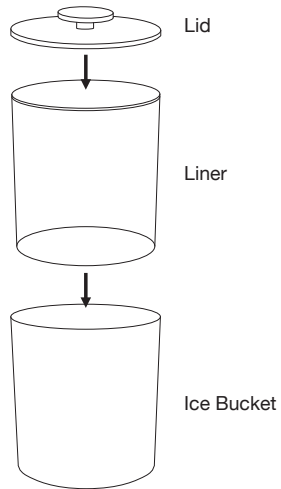

Removable and dishwasher safe liner.
Easy to keep clean and sanitary.

3.3 L Round London Ice Bucket - Stone
19.2 dia x 22.5 cm, 3.3 L
Pack 4
RIB017BEL21