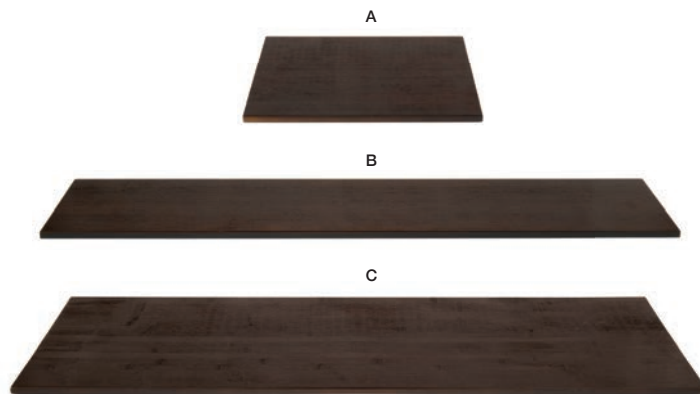

ROOT™

Asheville

Metroweave™ Mesh Grey

Metroweave™ Mesh Copper

Buffet Boards

Durable, lightweight bamboo boards and beveled, tempered glass boards are offered in 30+ versatile options for buffet building and passing tray service.