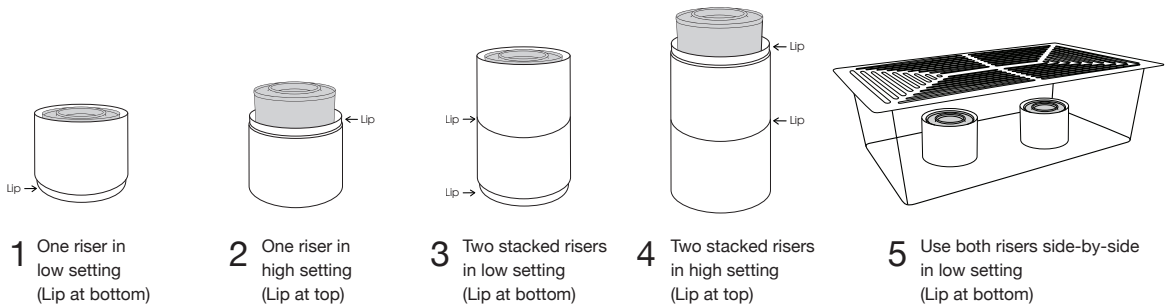

Pair versatile Grill Plates and Fuel Cell Risers with many B³ Risers and Housings.