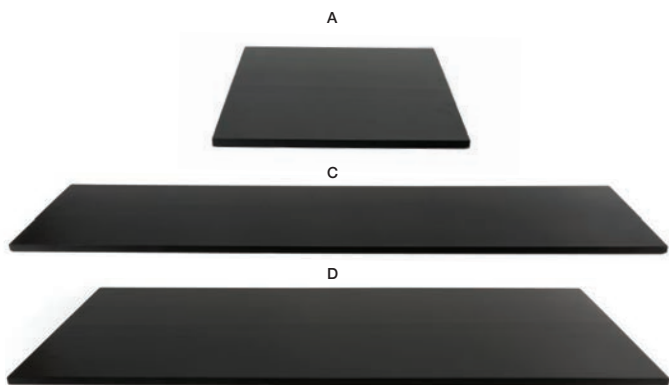

A	35.6 cm Square Bamboo Board - Black	35.6 x 35.6 x 1.2 cm	Pack 2	BHO057BKW20
B	91.5 x 20.3 cm Bamboo Board - Black	91.5 x 20.3 x 1.2 cm	Pack 2	BHO055BKW20
C	91.5 x 35.6 cm Bamboo Board - Black	91.5 x 35.6 x 1.2 cm	Pack 2	BHO056BKW20