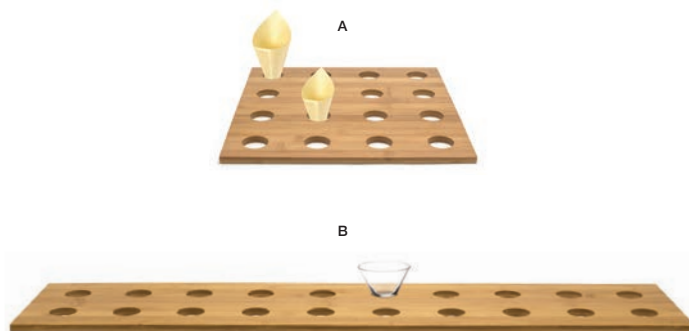

A	35.6 cm Square Bamboo Cone Holder - Natural	35.6 x 35.6 x 1.2 cm	Pack 2	BHO075BBB20
B	91.5 x 20.3 cm Bamboo Cone Holder - Natural	91.5 x 20.3 x 1.2 cm	Pack 2	BHO076BBB20