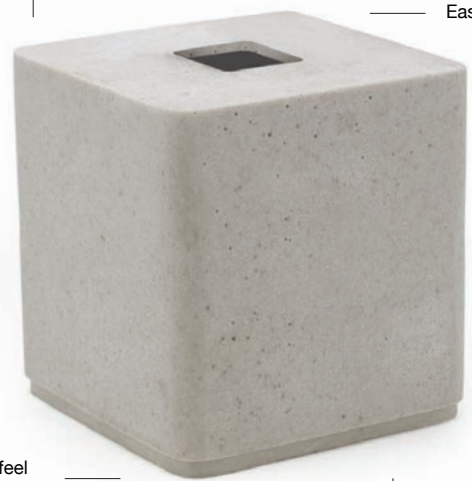

More Waste Bin Liners available on page 159.

Smooth finish

Easy to clean

Weight & feel of real cement

Durable