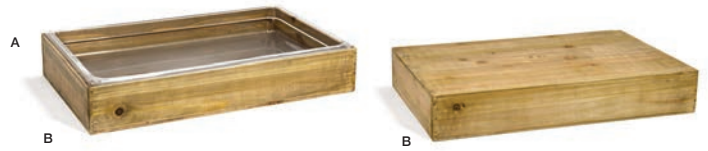

A Full Size Pan - Shallow
52.8 x 32.8 x 6.4 cm, 7.6 L
Pack 2
BHO053CLT20

B Full Size Asheville Housing - Shallow - Cider
52.8 x 32.8 x 8.5 cm
Pack 2
BHO142NAW20