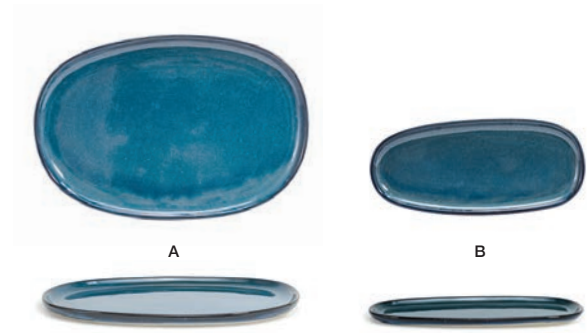

A	475 ml Artefact® Mug - Ash	14.7 x 10.5 x 8.5 cm	Pack 12	DMU027BEP23
B	325 ml Artefact® Cup/Mug - Ash	12.6 x 9.2 x 7.5 cm	Pack 12	DMU026BEP23
	15.5 cm Round Artefact® Saucer - Ash	15.5 dia x 14.6 x 1.6 cm	Pack 12	DCS064BEP23
C	90 ml Artefact® Mug - Ash	8.3 x 6.5 x 4.7 cm	Pack 12	DCS069BEP23
	11.7 cm Round Artefact® Saucer - Ash	11.7 x 11.1 x 1.4 cm	Pack 12	DCS070BEP23

A	237 ml Artefact® Pourer - Ash	8.6 x 7.5 x 9.4 cm	Pack 12	TCR019BEP23
B	118 ml Artefact® Pourer - Ash	6.8 x 5.9 x 7.6 cm	Pack 12	TCR018BEP23
C	10 x 7.5 cm Artefact® Holder - Ash	10 x 7.5 x 5.1 cm	Pack 6	TSH010BEP22
D	Artefact® Salt & Pepper Shaker - 89 ml - Ash	5.2 x 5.2 x 7.6 cm	Pack 6	TSP105BEP22

- | | | | | |
|---|--------------------------------------|--------------------|---------|-------------|
| A | 28 cm Round Artefact® Plate - Indigo | 28 x 27.1 x 1.9 cm | Pack 4 | DDP068BLP21 |
| B | 23 cm Round Artefact® Plate - Indigo | 23 x 22.3 x 1.8 cm | Pack 6 | DDP069BLP22 |
| C | 19 cm Round Artefact® Plate - Indigo | 19 x 18.4 x 1.8 cm | Pack 12 | DSP036BLP23 |
| D | 15 cm Round Artefact® Plate - Indigo | 15 x 15 x 1.4 cm | Pack 12 | DAP082BLP23 |