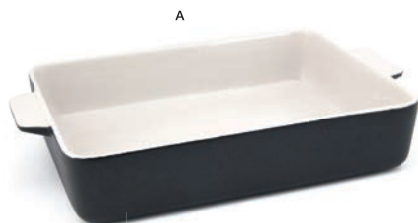

300ml Kiln® Cup - Pepper	15 cm Round Kiln® Saucer - Pepper
11.6 x 9.3 x 7.4 cm	15 x 15 x 2.3 cm
Pack 12	Pack 12
DCS046BKP23	DCS047BKP23

Kiln® Ovenware

Our tough, vitrified, high-temperature stoneware can be heated to 260°C and is ultra-affordable.

A 2.2 L Round Kiln® Ovenware Dish with Lid - Black 29.1 x 23.7 x 10.8 cm Pack 2 DBO139BKC20

B 1.6 L Round Kiln® Ovenware Dish with Lid - Black 29 x 23.8 x 8.8 cm Pack 2 DBO140BKC20

C 625 ml Round Kiln® Ovenware Dish with Lid - Black 19.2 x 15.7 x 8.1 cm Pack 4 DBO132BKC21

D 473 ml Round Kiln® Ovenware Dish with Lid - Black 15.4 x 12 x 7.8 cm Pack 12 DBO133BKC23

E 200 ml Round Kiln® Ovenware Dish with Lid - Black 13 x 10 x 6.5 cm Pack 12 DBO134BKC23

A 38 x 25.5 cm Kiln® Ovenware Dish - 3.5 L - Black 38 x 25.5 x 7.1 cm Pack 1 BBO038BKC28