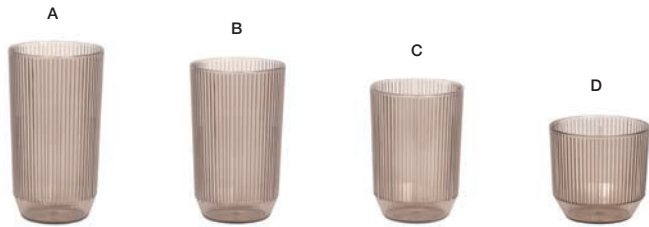

- A 475 ml Gatsby Highball - Smoke h13.9 t7.7 b5.4 m7.7 cm Pack 12 AHB008GYT23
- B 425 ml Gatsby Rocks - Smoke h12.7 t7.7 b5.4 m7.7 cm Pack 12 ADO014GYT23
- C 350 ml Gatsby Rocks - Smoke h10.8 t7.7 b5.4 m7.7 cm Pack 12 ADO013GYT23
- D 300 ml Gatsby Rocks - Smoke h7.6 t8.2 b5.4 m8.2 cm Pack 12 ADO012GYT23