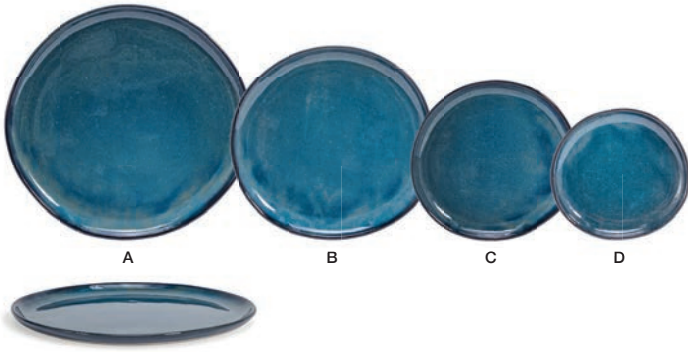

A	28 cm Round Artefact® Plate - Indigo	28 x 27.1 x 1.9 cm	Pack 4	DDP068BLP21
B	23 cm Round Artefact® Plate - Indigo	23 x 22.3 x 1.8 cm	Pack 6	DDP069BLP22
C	19 cm Round Artefact® Plate - Indigo	19 x 18.4 x 1.8 cm	Pack 12	DSP036BLP23
D	15 cm Round Artefact® Plate - Indigo	15 x 15 x 1.4 cm	Pack 12	DAP082BLP23