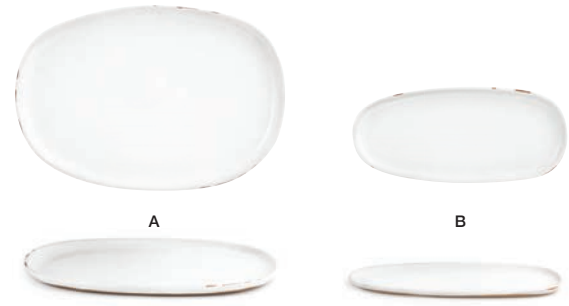

Artefact® White combines the hand-thrown feel of one-of-a-kind pottery, our commercial-grade colored porcelain, and our popular Superwhite glaze.

- | | | | | |
|---|-------------------------------------|--------------------|---------|-------------|
| A | 28 cm Round Artefact® Plate - White | 28 x 27.1 x 1.9 cm | Pack 4 | DDP068WHP21 |
| B | 23 cm Round Artefact® Plate - White | 23 x 22.3 x 1.8 cm | Pack 6 | DDP069WHP22 |
| C | 19 cm Round Artefact® Plate - White | 19 x 18.4 x 1.8 cm | Pack 12 | DSP036WHP23 |
| D | 15 cm Round Artefact® Plate - White | 15 x 15 x 1.4 cm | Pack 12 | DAP082WHP23 |