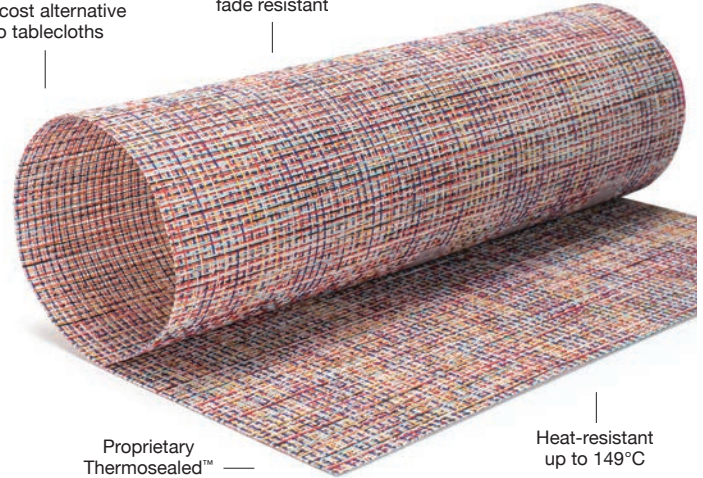

Mesh - Copper
40.5 x 30.5 cm
Pack 12
XPM086COV83

44.5 x 30 cm
Pack 12
RTL015SIV83

44.5 x 30 cm
Pack 12
RTL012COV83

An eco-chic,
low-cost alternative
to tablecloths

Bacteria, stain, and
fade resistant

Proprietary
Thermosealed™
edges