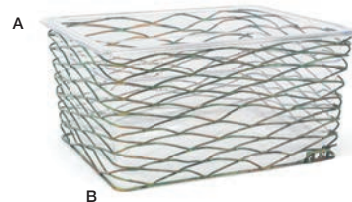

Replacement Flat Silicone Strip
 - Bag of 2
BHO107CLT88

A Full Size Pan - Deep
52.8 x 32.8 x 14.6 cm, 17 L
Pack 2
BHO052CLT20

B Full Size Patina Housing - Deep
50.4 x 30.8 x 15.2 cm
Pack 2
BHO049PTI20

A 1/2 Size Pan - Deep
32.8 x 26.4 x 14.6 cm, 8.5 L
Pack 4
BHO096CLT21